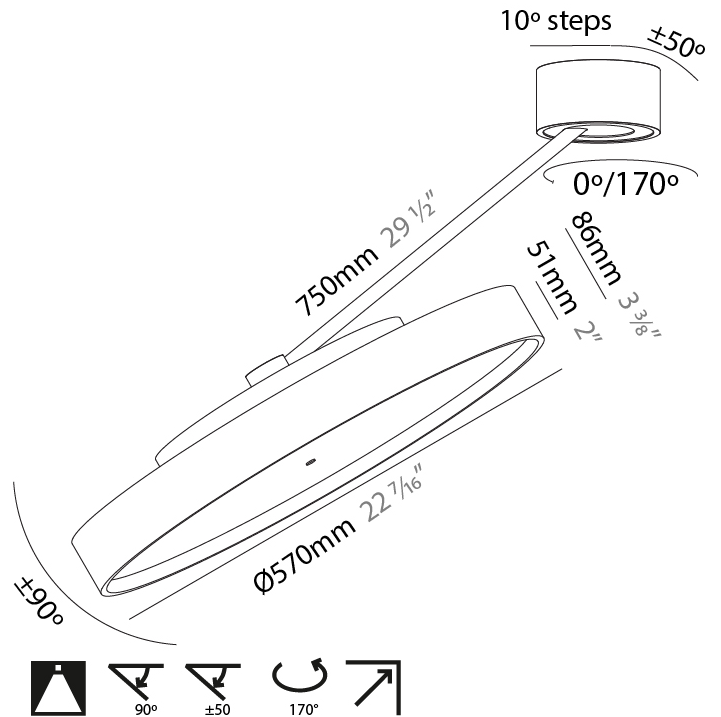

GENERAL

Series: Sign Diva Dancer
Subseries: Sign Diva Dancer Korona
Brand: Prolicht
Division: Architectural
Mounting Type: Suspension
Mounting Location: Ceiling
Subcategory: Pendant

PHYSICAL

Shape: Round
Diameter (mm): 570
Diameter (in): 22 ⁷/₁₆
Height (mm): 870
Depth (mm): 86
Height (in): 34 ¹/₄
Depth (in): 3 ³/₈
Light Distribution: Adjustable / Direct
Weight (kg): 5
Weight (lbs): 11.023
Diffuser: PMMA - Opal / Micro-Prism / Sparkling Secret / Vintage Industrial
Fixture Finish: SSR / BKV / CWI / CRY / HAB / UFT / ITA / RUA / FTG / MYG / LOD / PUS / FRO / FUP / KIA / POP / BLS / SPG / MEY / GOH / GUM / CHC / COM / ABZ / JAG / OBR / MOS / ROR
Fixture Material: Extruded Aluminum / Steel

ELECTRICAL

Lamp Type: LED (Zhaga Standard)
Input Wattage (W): 52.8
Total Output Wattage (W): 47.52
Dimming: Tri-Mode (Non-Dimming and Phase Dimming (120Vac only) and 0-10V Dimming)
Driver Included: Yes
Driver Location: Integrated
Driver Type: Constant Current - Universal
Driver Class: Class 2
Input Voltage (V): 120 - 277
Constant Current (MA): 350

LED

Color Temperature (*K): 2700 / 3000 / 3500 / 4000
Max. Delivered Lumen (lm): 5060 / 6320 / 6448 / 6580
CRI: >90 CRI
Lamp Life (hrs): 50000

OPTICAL

Adjustability: Rotational Canopy 170°; Tilting Canopy ±50°; Tilting Head ±90°

RATINGS AND CERTIFICATIONS

Certified By: Certified for North American Standards
IP rating: IP20